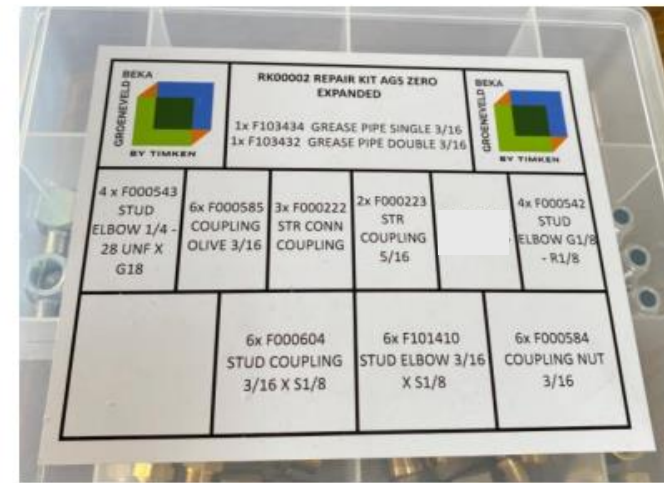

## Repair Kits

Twin System Repair Kit  
No hose included with this kit.  
Kit Part No. RK00003

Single Line / Zero Repair Kit  
Hose 3/16" included with this kit.  
Kit Part No. RK00002

6mm Hose available separately for Twin Systems.  
Sold per metre.  
Hose comes as single line, double line or triple line.  
Part No's.  
Single – F110661  
Twin – F110662  
Triple – F110663