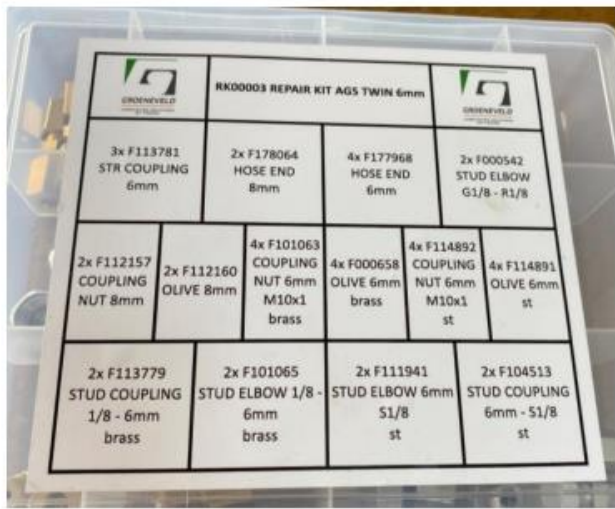

## Repair Kits

Twin System Repair Kit  
No hose included with this kit.  
Kit Part No. RK00003

Single Line / Zero Repair Kit  
Hose 3/16" included with this kit.  
Kit Part No. RK00002

6mm Hose available separately for Twin Systems.  
Sold per metre.  
Hose comes as single line, double line or triple line.  
Part No's.  
Single – F110661  
Twin – F110662  
Triple – F110663