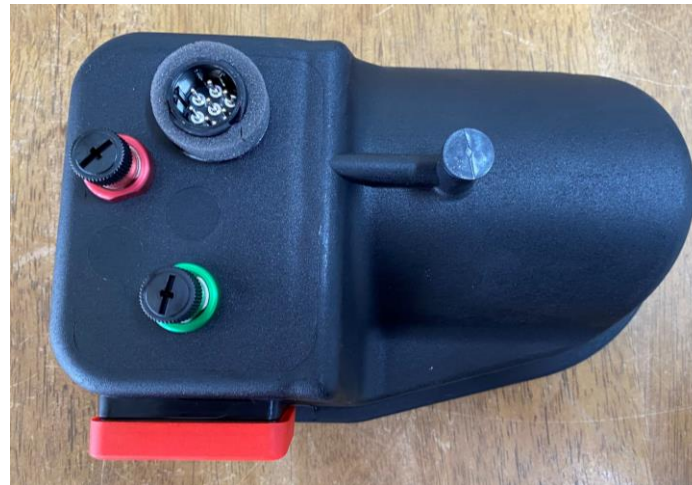

BEKA MAX PUMPS

8kg or 4kg Pump

Pump voltage - 12 Volt has yellow tag, 24 Volt has no tag

'12' Tag indicates 12 volts. No tag indicates 24 volts

Standard Controller (P10138435-R01)

Low Level, High Pressure, Controller (P10138510-R01)

Low Level, High Pressure, Prox Switch, Error Indicator Controller (P10138124-R01)